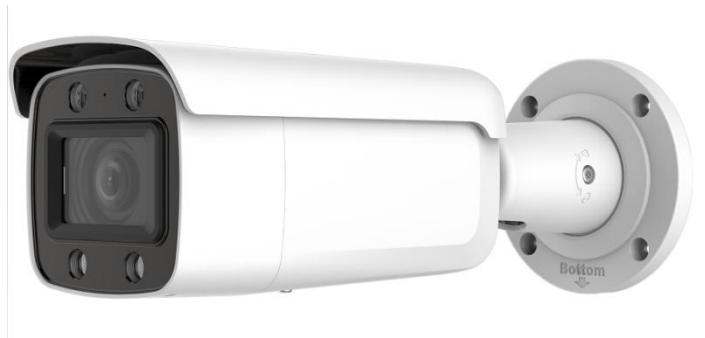

## CMIP7923LPR-22 2 MP Varifocal Bullet Network Camera

### Key Features

- 1/2.8" Progressive Scan CMOS
- 1920 × 1080 @30fps
- H.265, H.265+
- 120dB WDR
- IP67, IK10
- 4 white light for night vision
- BLC/3D DNR/ROI/HLC
- Smart encoding: Support low bit rate, low latency
- 4 behavior analyses and face detection