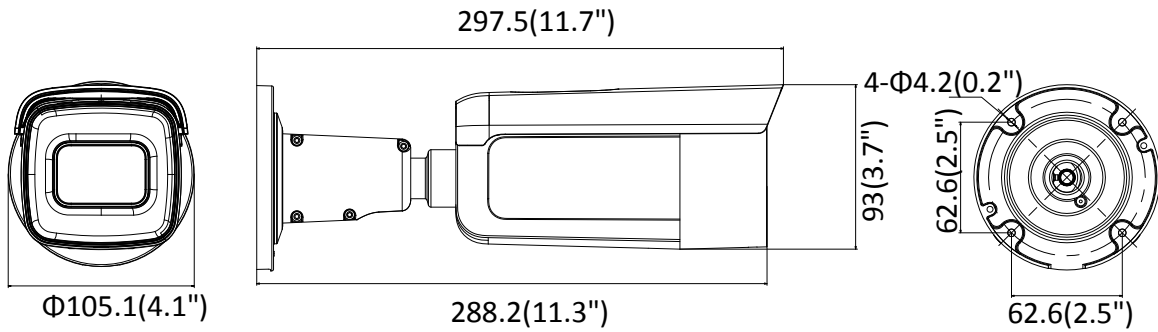

Dimensions

Unit:mm(inch)

Accessories